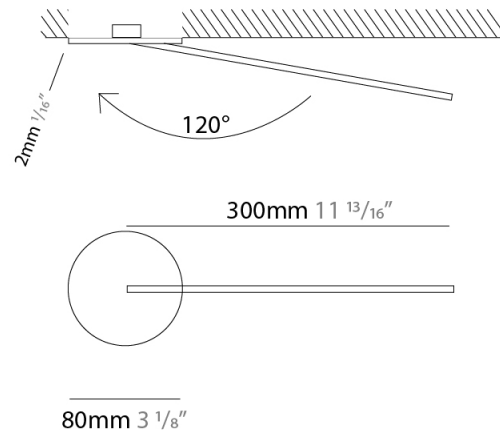

PROJECT
TYPE
SPECIFIER
QUANTITY
DATE

SPILLO 1 ROD RECESSED

D46021- -
base number   Color   Finish
                         Temperature   Options

1. To build a product code in our configurator select the specify button on the base model # product page
2. To build a manual product code on this datasheet choose from the options listed below in blue font and add the suffix to the base model #

GENERAL

Series: Spillo
Subseries: Spillo 1 Rod
Brand: Icone
Division: Design
Mounting Type: Recessed
Mounting Location: Wall
Subcategory: Ambient

PHYSICAL

Shape: Rectangle
Width (mm): 50
Width (in): 1 ¹⁵/₁₆
Height (mm): 300
Height (in): 11 ¹³/₁₆
Light Distribution: Adjustable
Fixture Finish: WHI / BLK / CHR / BGD
Fixture Material: Brass

ELECTRICAL

Lamp Type: LED
Total Output Wattage (W): 3.96
Dimming: 0-10V Dimming
Driver Included: No
Driver Location: Remote
Driver Type: Constant Voltage - 120 / 277Vac
Driver Class: Class 2
Input Voltage (V): 120 - 277
Output Voltage (V): 12
Upon Request: (Not included, see components) 0-10Vdc dimming / 277Vac

LED

Color Temperature (°K): 2700 / 3000
Nominal Lumen (lm): 330
CRI: >90 CRI
Lamp Life (hrs): 50000

OPTICAL

Adjustability: Tilt 120°

RATINGS AND CERTIFICATIONS

Certified By: Certified for North American Standards
IP rating: IP20