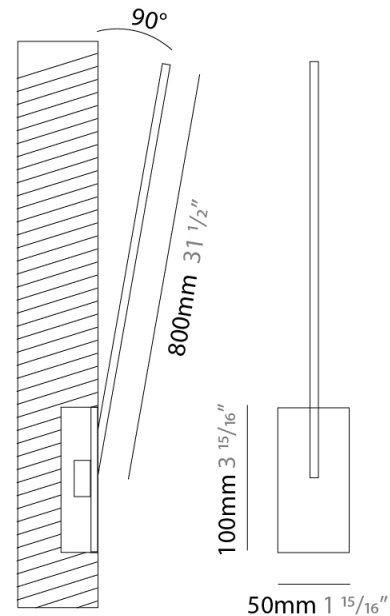

SPILLO 1 ROD RECESSED

D46018- _____ - _____
base number   Color   Finish
                         Temperature   Options

1. To build a product code in our configurator select the specify button on the base model # product page
2. To build a manual product code on this datasheet choose from the options listed below in blue font and add the suffix to the base model #

GENERAL

Series: Spillo
Subseries: Spillo 1 Rod
Brand: Icone
Division: Design
Mounting Type: Recessed
Mounting Location: Wall
Subcategory: Ambient

PHYSICAL

Shape: Rectangle
Width (mm): 50
Width (in): 1 ¹⁵/₁₆
Height (mm): 800
Height (in): 31 ¹/₂
Light Distribution: Adjustable
Fixture Finish: WHI / BLK / CHR / BGD
Fixture Material: Brass

ELECTRICAL

Lamp Type: LED
Total Output Wattage (W): 10.56
Dimming: 0-10V Dimming
Driver Included: No
Driver Location: Remote
Driver Type: Constant Voltage - 120Vac
Driver Class: Class 2
Input Voltage (V): 120
Output Voltage (V): 12
Upon Request: (Not included, see components) 0-10Vdc dimming / 277Vac

LED

Color Temperature (°K): 2700 / 3000
Nominal Lumen (lm): 880
CRI: >90 CRI
Lamp Life (hrs): 50000

OPTICAL

Adjustability: Tilt 120°

RATINGS AND CERTIFICATIONS

Certified By: Certified for North American Standards
IP rating: IP20